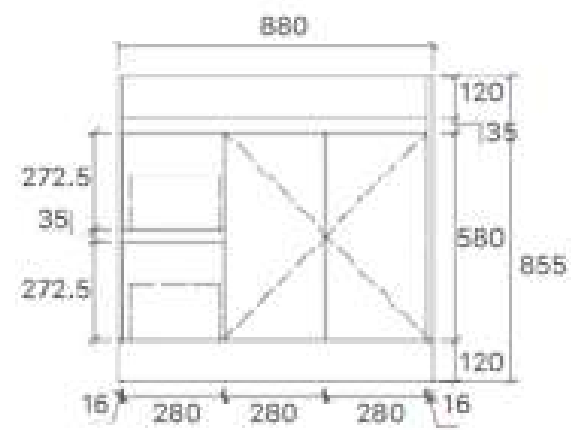

SY05-600
Size: 580x455x855mm

SY05-750L
Size: 730x455x855mm

SY05-900L
Size: 880x455x855mm

SY05-1200L
Size: 1180x455x855mm

SY05-1500
Size: 1480x455x855mm

SY05-1800
Size: 1776x455x855mm