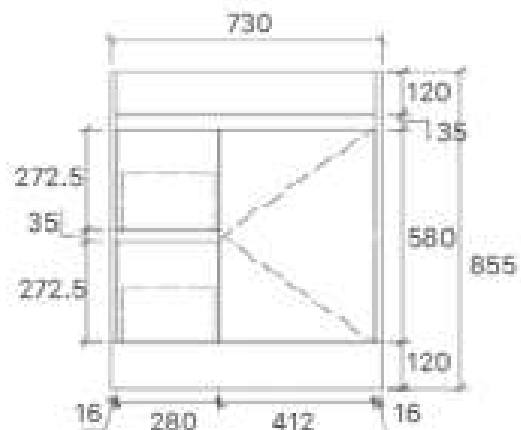

SY05-600
Size: 580x455x855mm

SY05-750L
Size: 730x455x855mm

SY05-900L
Size: 880x455x855mm

SY05-1200L
Size: 1180x455x855mm

SY05-1500
Size: 1480x455x855mm

SY05-1800
Size: 1776x455x855mm